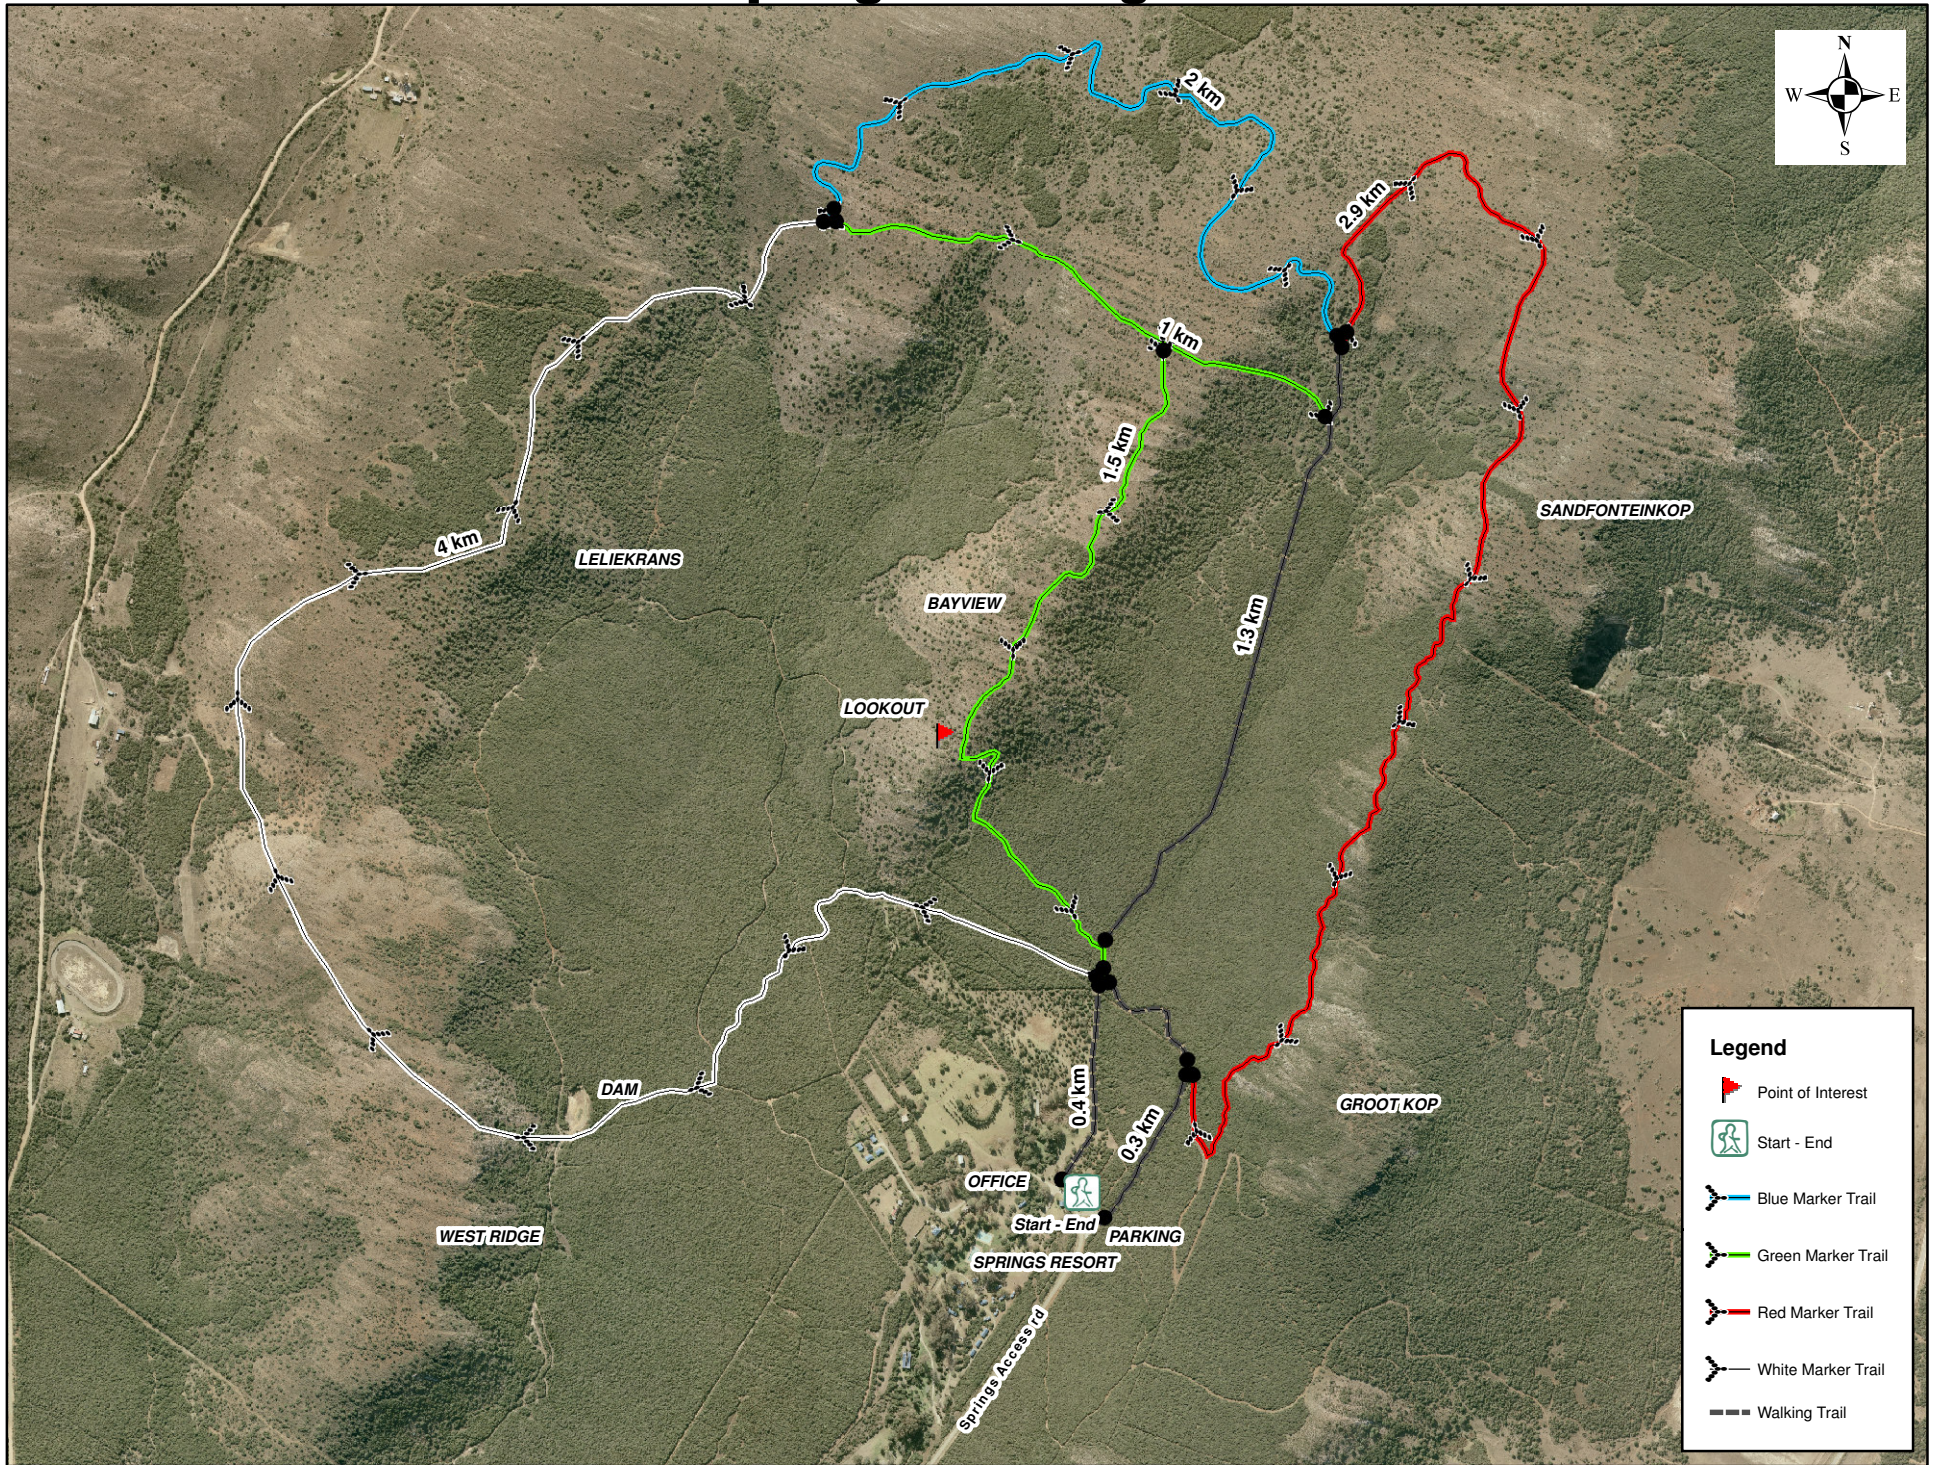

Springs Walking Trails

Legend

- Point of Interest
- Start - End
- Blue Marker Trail
- Green Marker Trail
- Red Marker Trail
- White Marker Trail
- Walking Trail