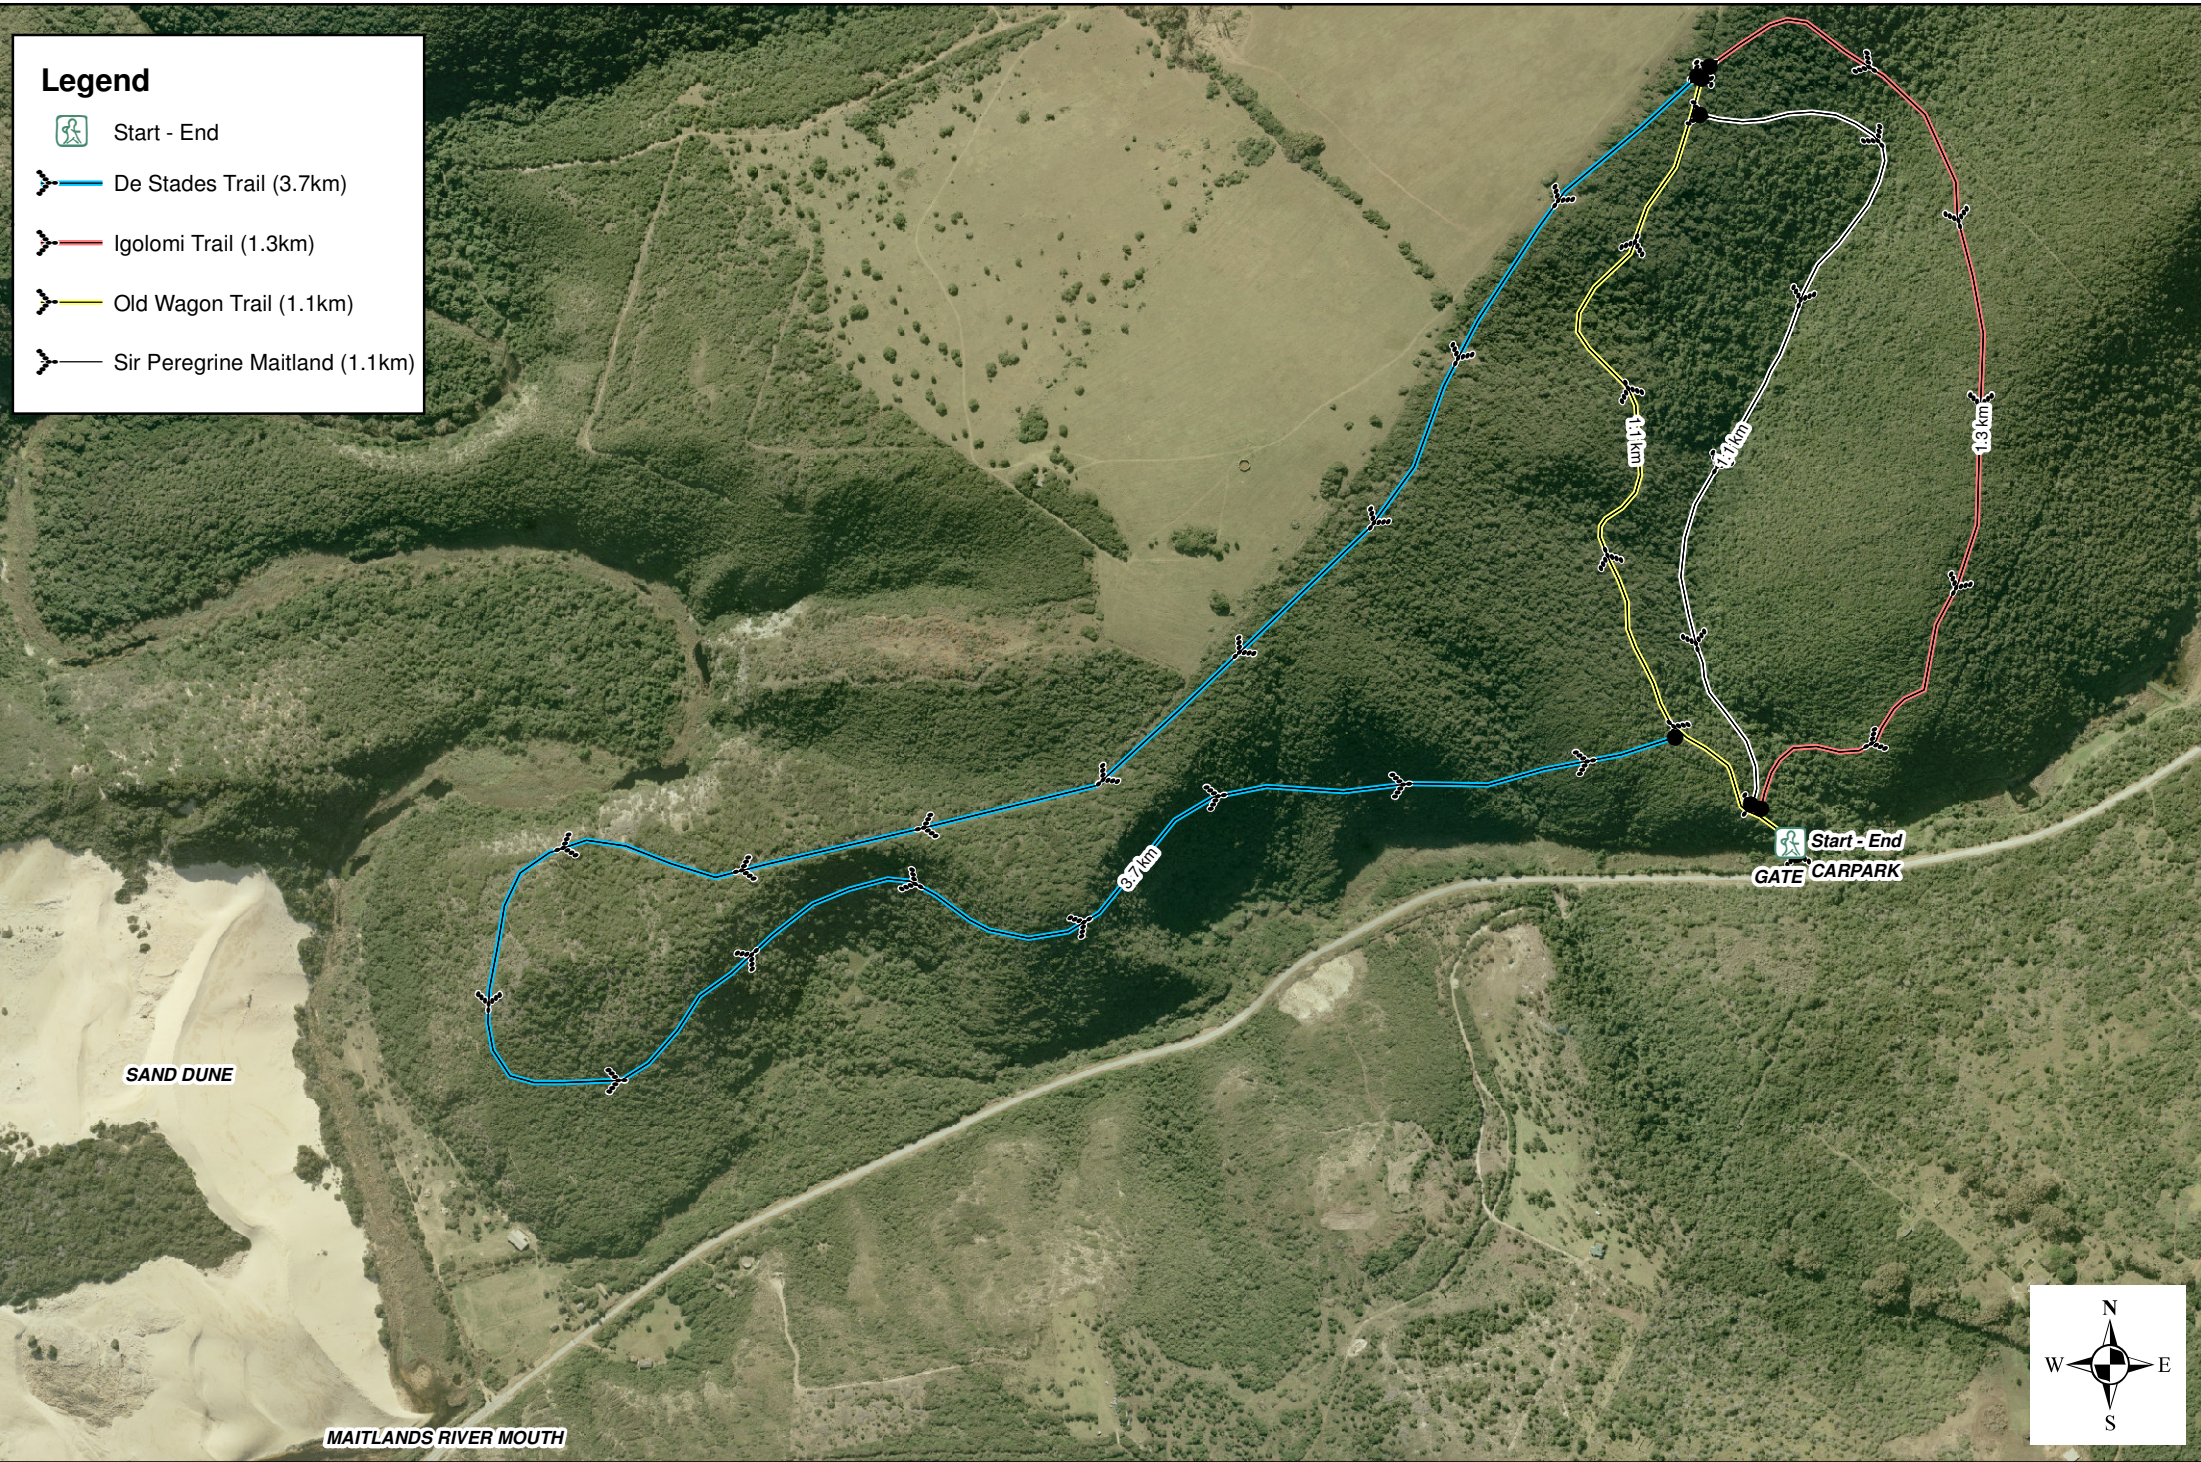

# Maitland Nature Reserve Trail

## Legend

-  Start - End
-  De Stades Trail (3.7km)
-  Igolomi Trail (1.3km)
-  Old Wagon Trail (1.1km)
-  Sir Peregrine Maitland (1.1km)

SAND DUNE

MAITLANDS RIVER MOUTH

Start - End  
GATE CARPARK