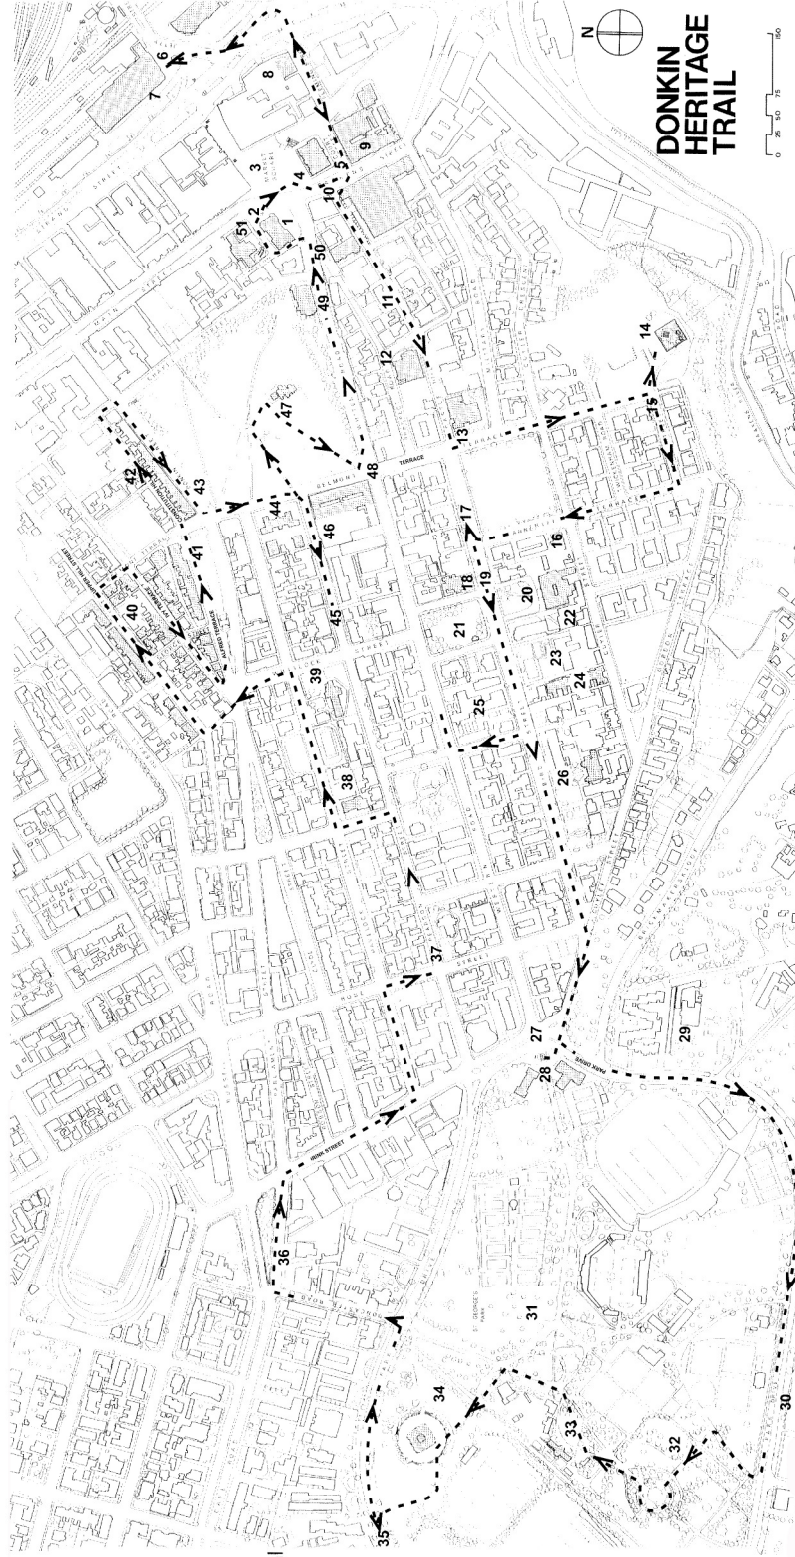

MAP INDEX - DONKIN HERITAGE TRAIL

- |                                      |  |
|--------------------------------------|--|
| 1. Main Library                      | 27. Cenotaph                             |
| 2. Queen Victoria statue             | 28. NMM Art Museum                       |
| 3. Market Square                     | 29. Knockferna                           |
| 4. City Hall                         | 30. Ron Belling Art Gallery              |
| 5. Prester John Monument             | 31. St George's Park                     |
| 6. Campanile                         | 32. Mannville Open Air Theatre           |
| 7. Railway Station                   | 33. Pearson Conservatory                 |
| 8. Old Harbour Board Building        | 34. Prince Alfred's Guard Memorial       |
| 9. Old Post Office                   | 35. Sharley Cribb Nursing College        |
| 10. Feather Market Centre            | 36. Horse Memorial                       |
| 11. 7, 10 & 12 Castle Hill           | 37. Pearson St Congregational Church     |
| 12. Prince Alfred's Guard Drill Hall | 38. St John's Methodist Church           |
| 13. Athenaeum Building               | 39. Holy Trinity Anglican Church         |
| 14. Fort Frederick                   | 40. Restored Houses                      |
| 15. The Moorings                     | 41. The Hill Presbyterian Church         |
| 16. Annerley House                   | 42. Victoria House                       |
| 17. 5 Bird Street                    | 43. Donkin Street Houses                 |
| 18. Pembroke House                   | 44. Grey Institute                       |
| 19. 8 & 10 Bird Street               | 45. 15 Pearson Street                    |
| 20. Port Elizabeth/St George's Club  | 46. King Edward Hotel                    |
| 21. Trinder Square                   | 47. Donkin Reserve, Pyramid & Lighthouse |
| 22. Hillside House                   | 48. Grand Gardens Hotel                  |
| 23. Fleming House                    | 49. Opera House                          |
| 24. Cora Terrace                     | 50. St Augustine's R C Cathedral         |
| 25. Holy Rosary Convent              | 51. St Mary's Anglican Cathedral         |
| 26. Old Museum                       |  |