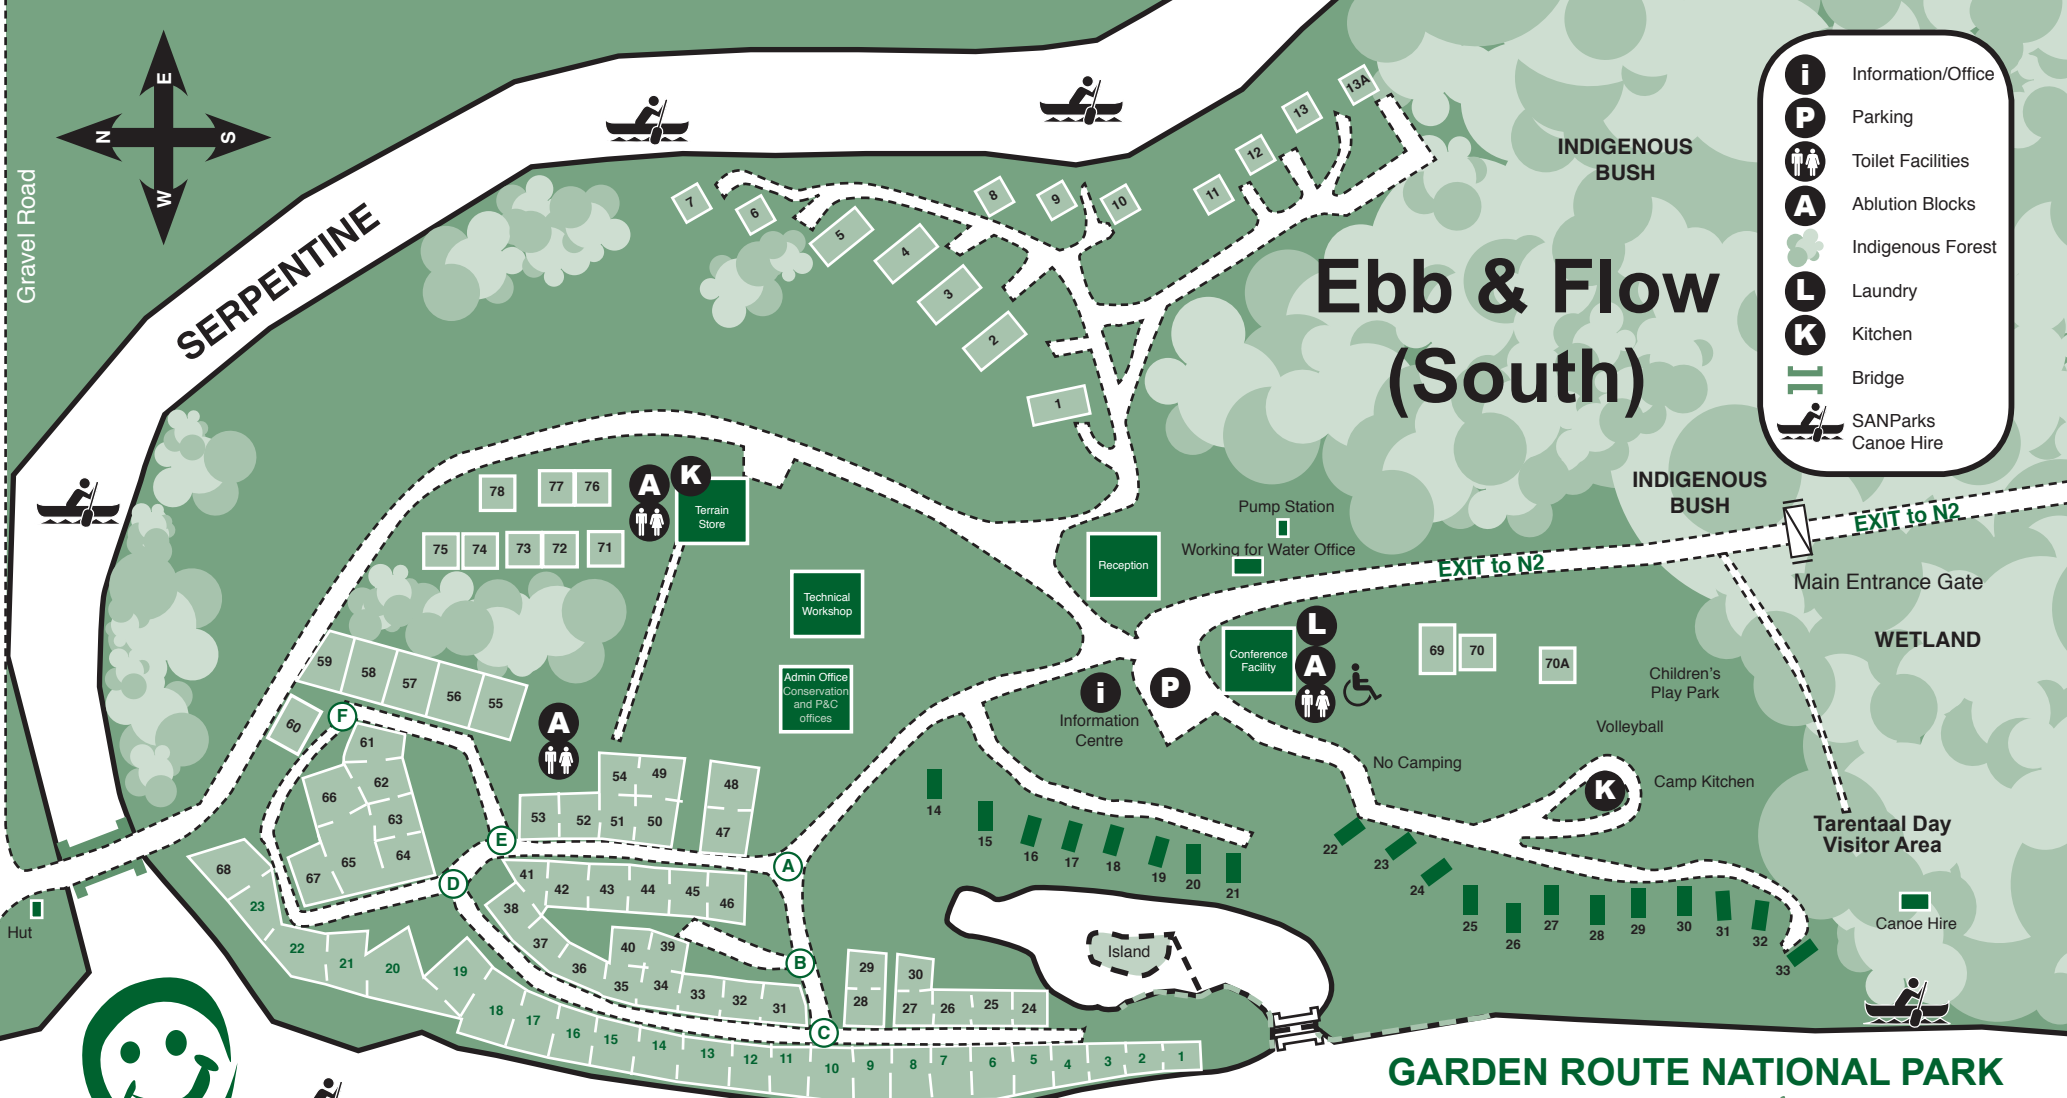

- i** Information/Office
- P** Parking
- ♂♀** Toilet Facilities
- A** Ablution Blocks
- Indigenous Forest
- L** Laundry
- K** Kitchen
- Bridge
- SANParks Canoe Hire

Ebb & Flow (North)

GARDEN ROUTE
NATIONAL PARK
Wilderness

Choo-Choo Railway Line to George and Knysna

Gravel Road

SERPENTINE

Ebb & Flow (South)

- Information/Office
- Parking
- Toilet Facilities
- Ablution Blocks
- Indigenous Forest
- Laundry
- Kitchen
- Bridge
- SANParks Canoe Hire

You're in the Park...
Now relax!

TOUW RIVER

Drift on the River and unwind...

We invite you into the forest...

GARDEN ROUTE NATIONAL PARK

Wilderness

www.sanparks.org • sanparks.mobi

Tel: 044 877 1197

Visit Goudveld - Find out more at reception!