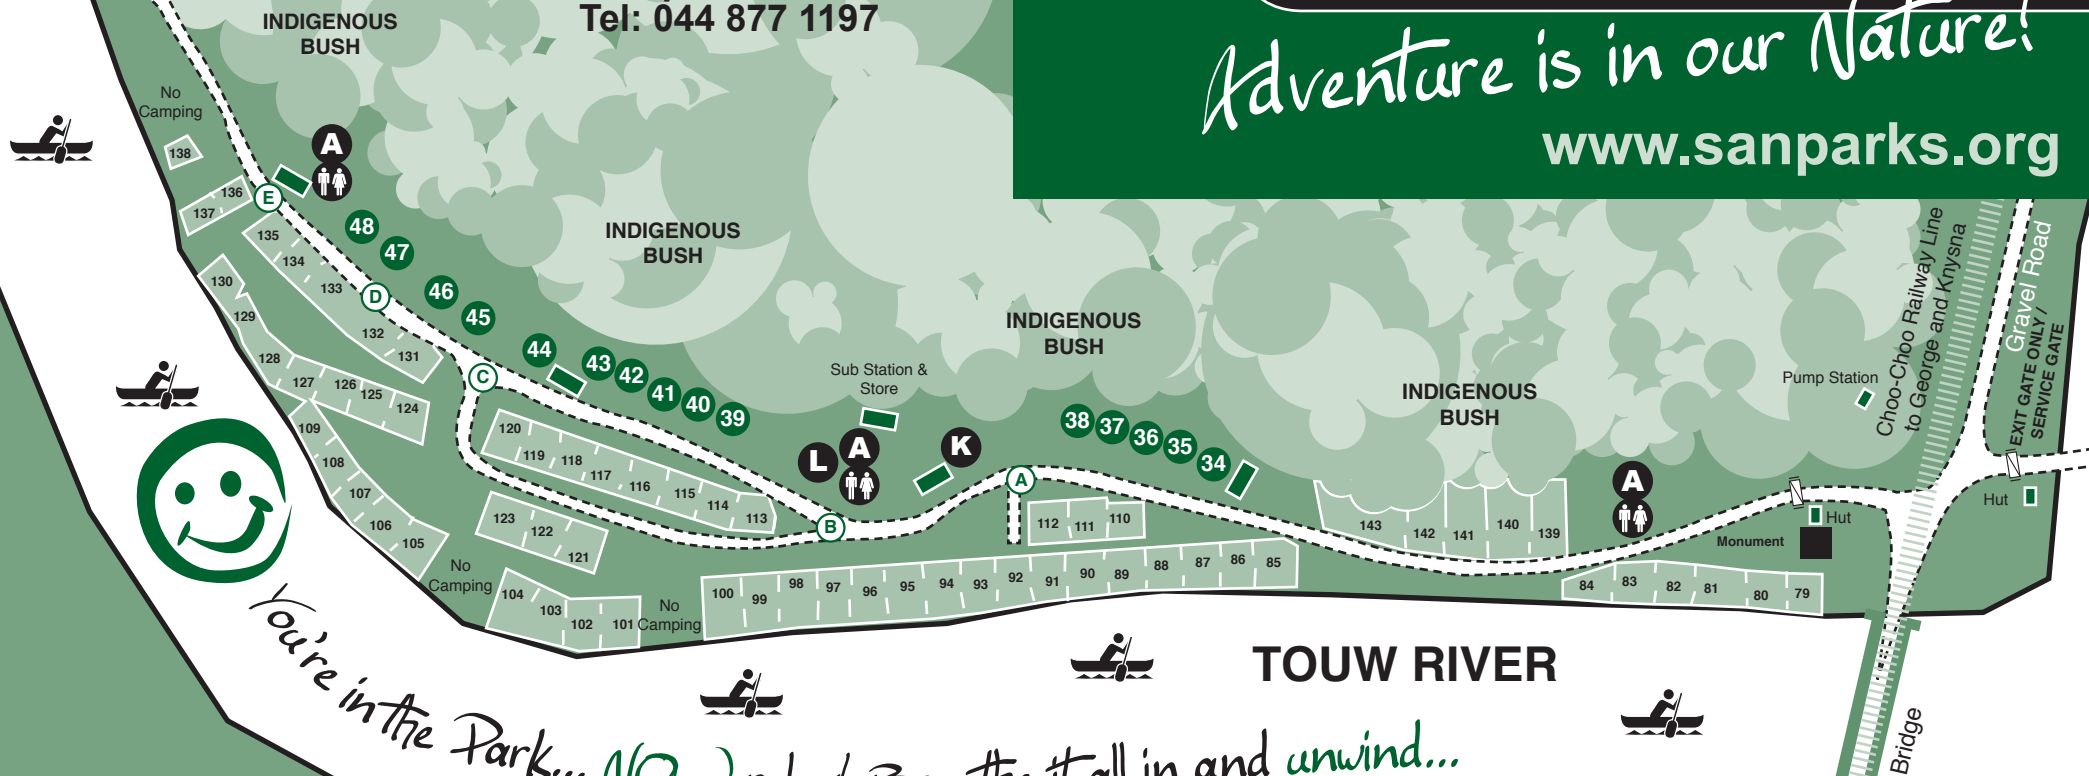

- i** Information/Office
- P** Parking
- ♂♀** Toilet Facilities
- A** Ablution Blocks
- Indigenous Forest
- L** Laundry
- K** Kitchen
- Bridge
- SANParks Canoe Hire

Ebb & Flow (North)

GARDEN ROUTE
NATIONAL PARK
Wilderness

www.sanparks.org
sanparks.mobi
Tel: 044 877 1197

GARDEN ROUTE NATIONAL PARK

South African
NATIONAL PARKS

Wilderness

Ebb & Flow North & South
Camp Layout

Adventure is in our Nature!

www.sanparks.org

You're in the Park... Now relax! Breathe it all in and unwind...

Choo-Choo Railway Line to George and Knysna

Gravel Road

SERPENTINE

Ebb & Flow (South)

- Information/Office
- Parking
- Toilet Facilities
- Ablution Blocks
- Indigenous Forest
- Laundry
- Kitchen
- Bridge
- SANParks Canoe Hire

You're in the Park...
Now relax!

TOUW RIVER

Drift on the River and unwind...

We invite you into the forest...

GARDEN ROUTE NATIONAL PARK

Wilderness

www.sanparks.org • sanparks.mobi

Tel: 044 877 1197